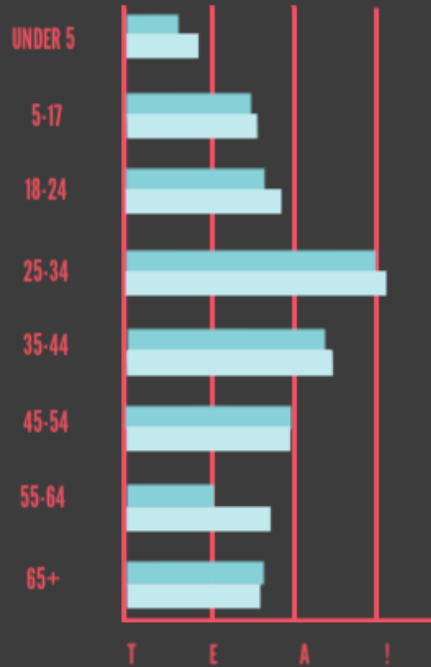

Tea Time What is it?

2019 ENTIRE UK POPULATION IN LOVE WITH TEA

- AFTERNOON SNACK
- EVENING MEAL
- BOTH!
- BLUE IS SO PRETTY
- YOU'LL NEVER UNDERSTAND

LOVE TEA LOVE TEA MORE

OF CUPS CONSUMED PER PERSON EACH YEAR