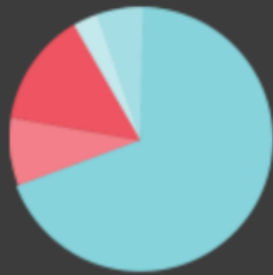

Tea Time What is it?

2019 ENTIRE UK POPULATION IN LOVE WITH TEA

- AFTERNOON SNACK
- EVENING MEAL
- BOTH!
- BLUE IS SO PRETTY
- YOU'LL NEVER UNDERSTAND

LOVE TEA LOVE TEA MORE

OF CUPS CONSUMED PER PERSON EACH YEAR